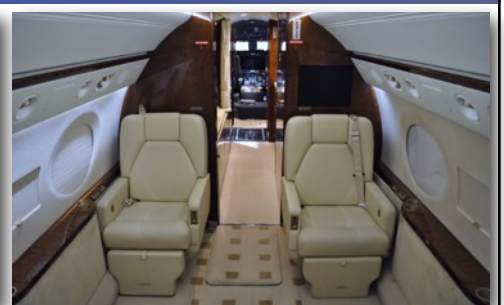

Gulfstream G550

Toll Free 877.767.9550

charter@polarisaviation.com

www.polarisaviation.com

Amenities

5 berthable seats (sleeps up to 6)

Separate semi-private sleeping area in aft

Full galley

2 lavatories

Airshow with external cameras

Ent. center with DVD/CD/iPad dock

10 monitors

Specifications

Seating	16
Range	6,500 Nm
Cabin Height	6' 2"
Cabin Width	7' 4"
Cruising Speed	Mach 0.84

Polaris Aviation Solutions