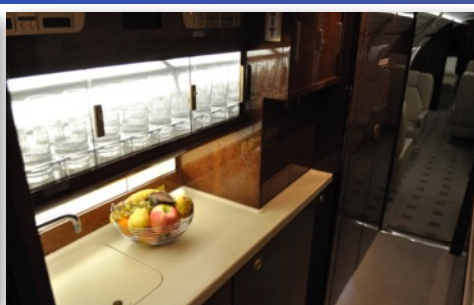

2 lavatories

Airshow with external cameras

Ent. center with DVD/CD/iPad dock

10 monitors

Specifications

Seating	16
Range	6,500 Nm
Cabin Height	6' 2"
Cabin Width	7' 4"
Cruising Speed	Mach 0.84

Polaris Aviation Solutions